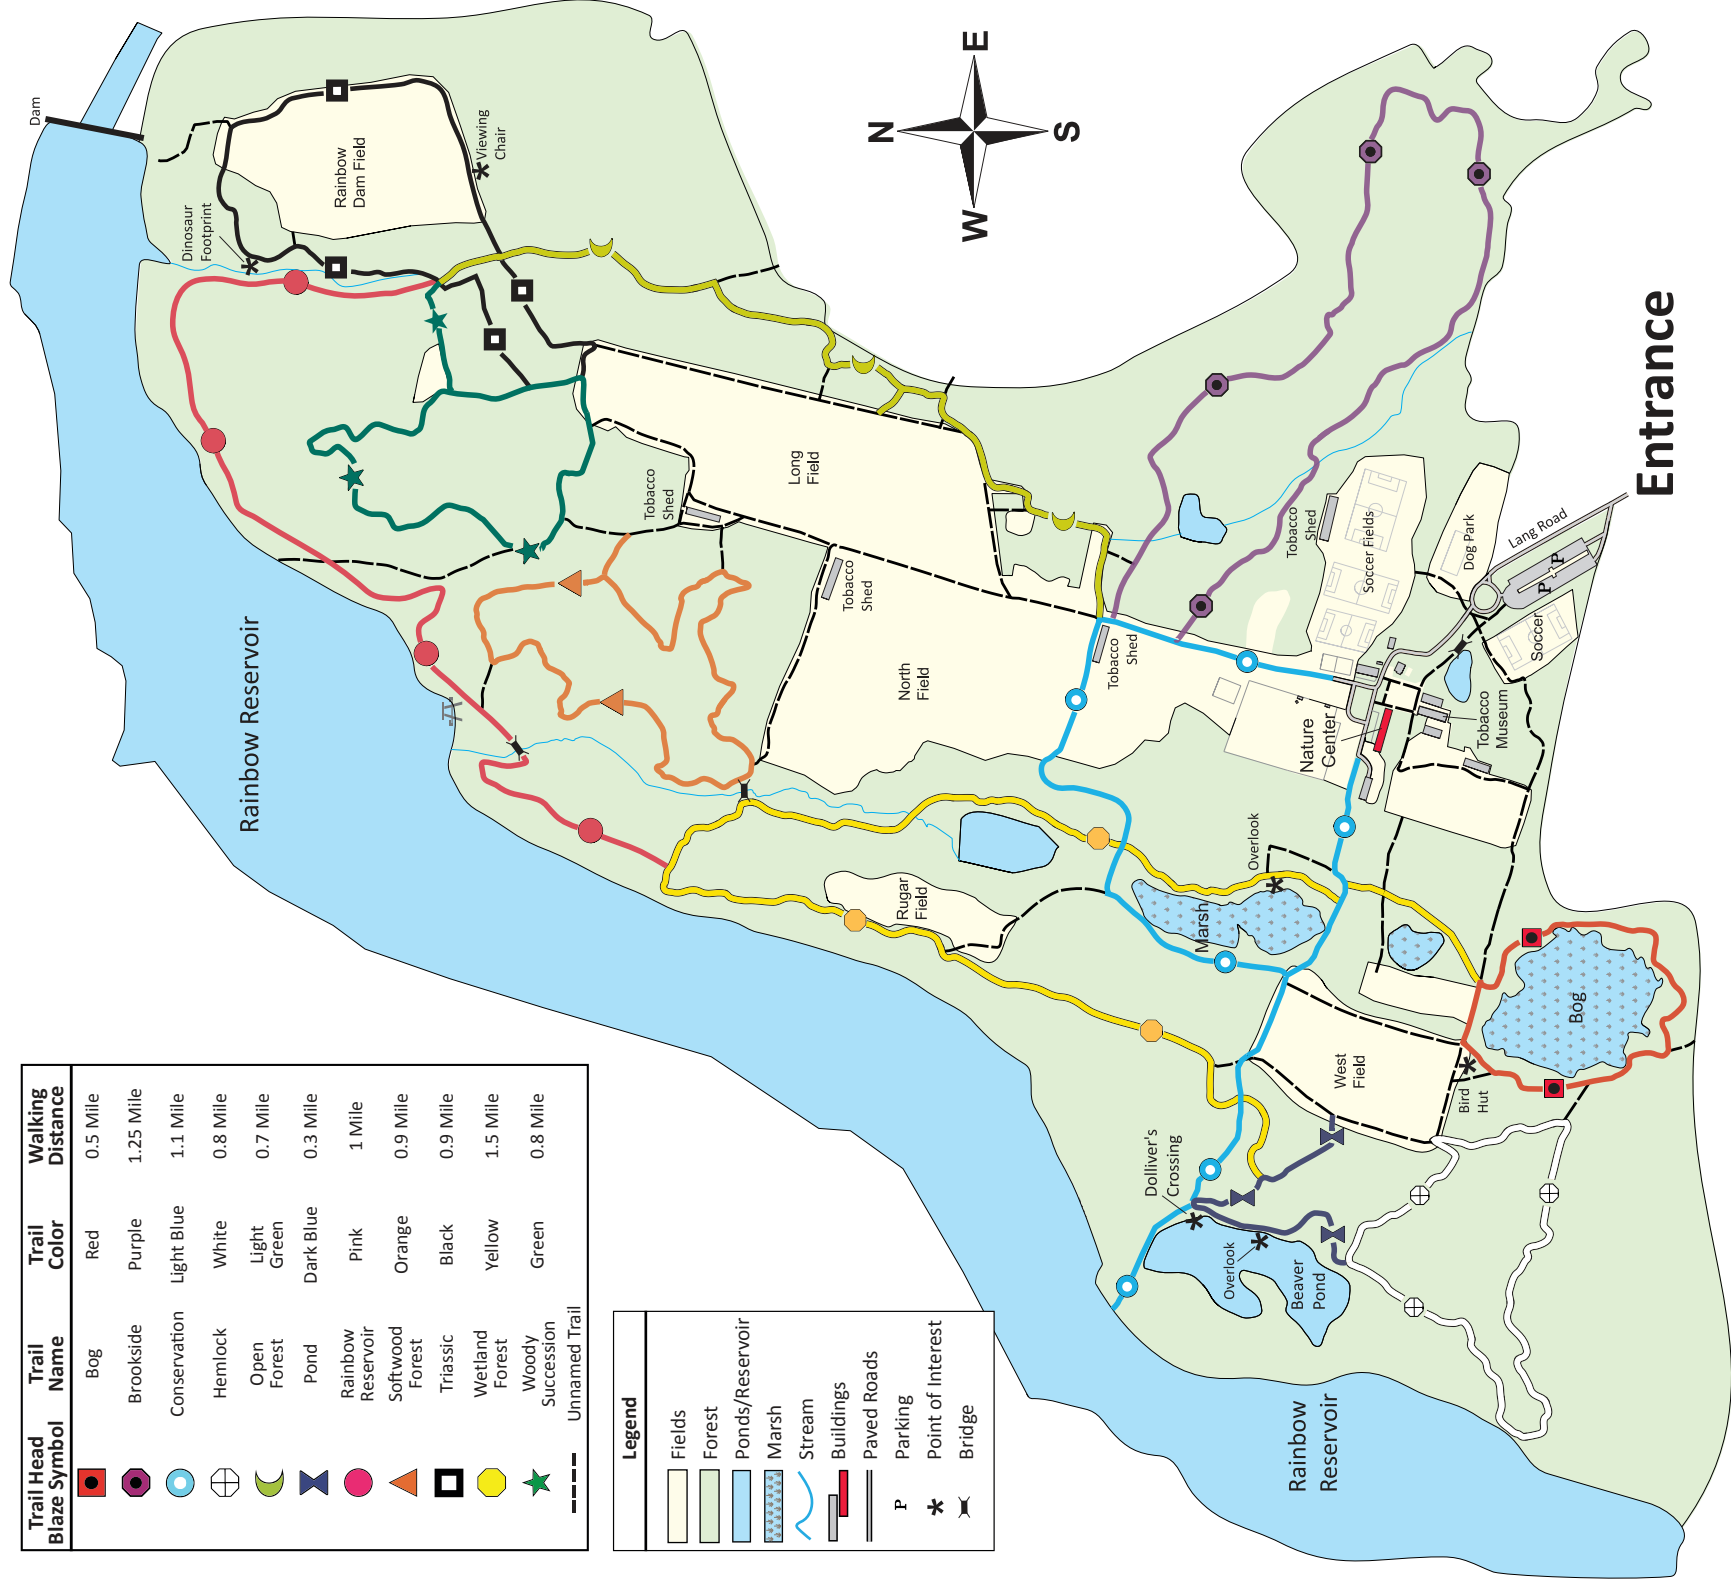

NORTHWEST PARK

145 Lang Road Windsor, CT 06095 | 860.285.1886
 townofwindsorct.com/recreation

Trail Head Blaze Symbol	Trail Name	Trail Color	Walking Distance
■	Bog	Red	0.5 Mile
●	Brookside	Purple	1.25 Mile
○	Conservation	Light Blue	1.1 Mile
⊕	Hemlock	White	0.8 Mile
☾	Open Forest	Light Green	0.7 Mile
⊗	Pond	Dark Blue	0.3 Mile
●	Rainbow Reservoir	Pink	1 Mile
▲	Softwood Forest	Orange	0.9 Mile
□	Triassic	Black	0.9 Mile
●	Wetland Forest	Yellow	1.5 Mile
★	Woody Succession	Green	0.8 Mile
---	Unnamed Trail		

Legend	
[Light Yellow Box]	Fields
[Light Green Box]	Forest
[Light Blue Box]	Ponds/Reservoir
[Blue Box with Dots]	Marsh
[Blue Line]	Stream
[Grey Box]	Buildings
[Black Line]	Paved Roads
P	Parking
*	Point of Interest
⊕	Bridge

Map Created by:
Orienteering Unlimited
 Somers, NY 10589
www.orienteeringunlimited.com