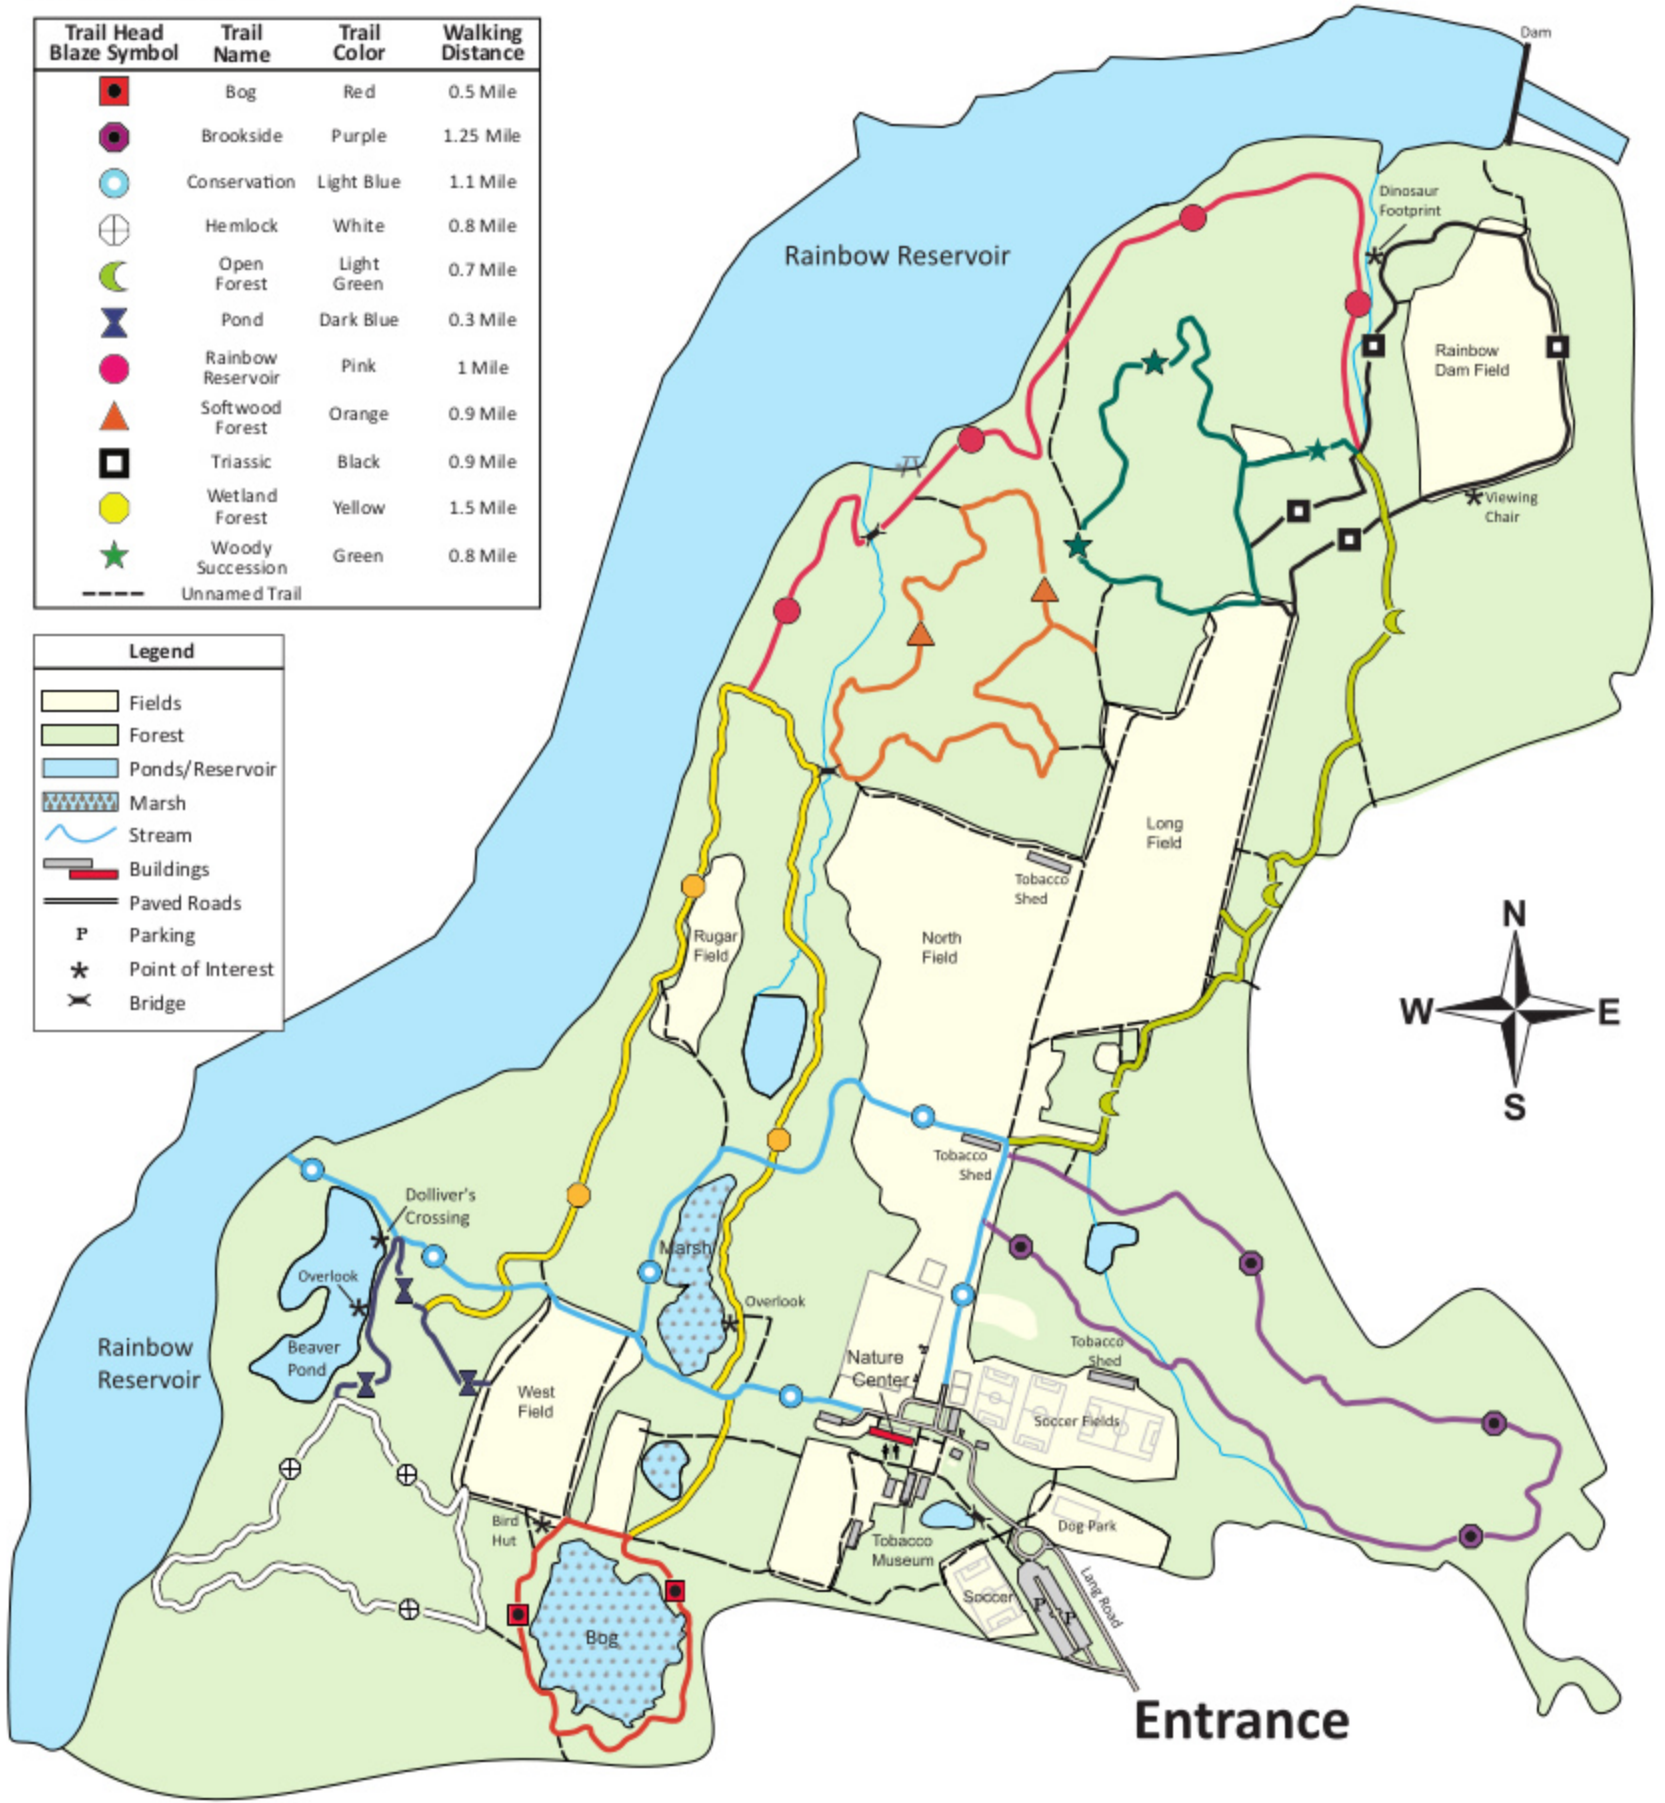

NORTHWest PARK

145 Lang Road Windsor, CT 06095 | 860.285.1886
 townofwindsorct.com/recreation

Trail Head Blaze Symbol	Trail Name	Trail Color	Walking Distance
■	Bog	Red	0.5 Mile
●	Brookside	Purple	1.25 Mile
○	Conservation	Light Blue	1.1 Mile
⊕	Hemlock	White	0.8 Mile
☾	Open Forest	Light Green	0.7 Mile
⋈	Pond	Dark Blue	0.3 Mile
●	Rainbow Reservoir	Pink	1 Mile
▲	Softwood Forest	Orange	0.9 Mile
□	Triassic	Black	0.9 Mile
●	Wetland Forest	Yellow	1.5 Mile
★	Woody Succession	Green	0.8 Mile
---	Unnamed Trail		

Legend	
□	Fields
■	Forest
■	Ponds/Reservoir
■	Marsh
~	Stream
▭	Buildings
—	Paved Roads
P	Parking
★	Point of Interest
⋈	Bridge

Map Created by:
Orienteering Unlimited
 Somers, NY 10589
 www.orienteeingunlimited.com