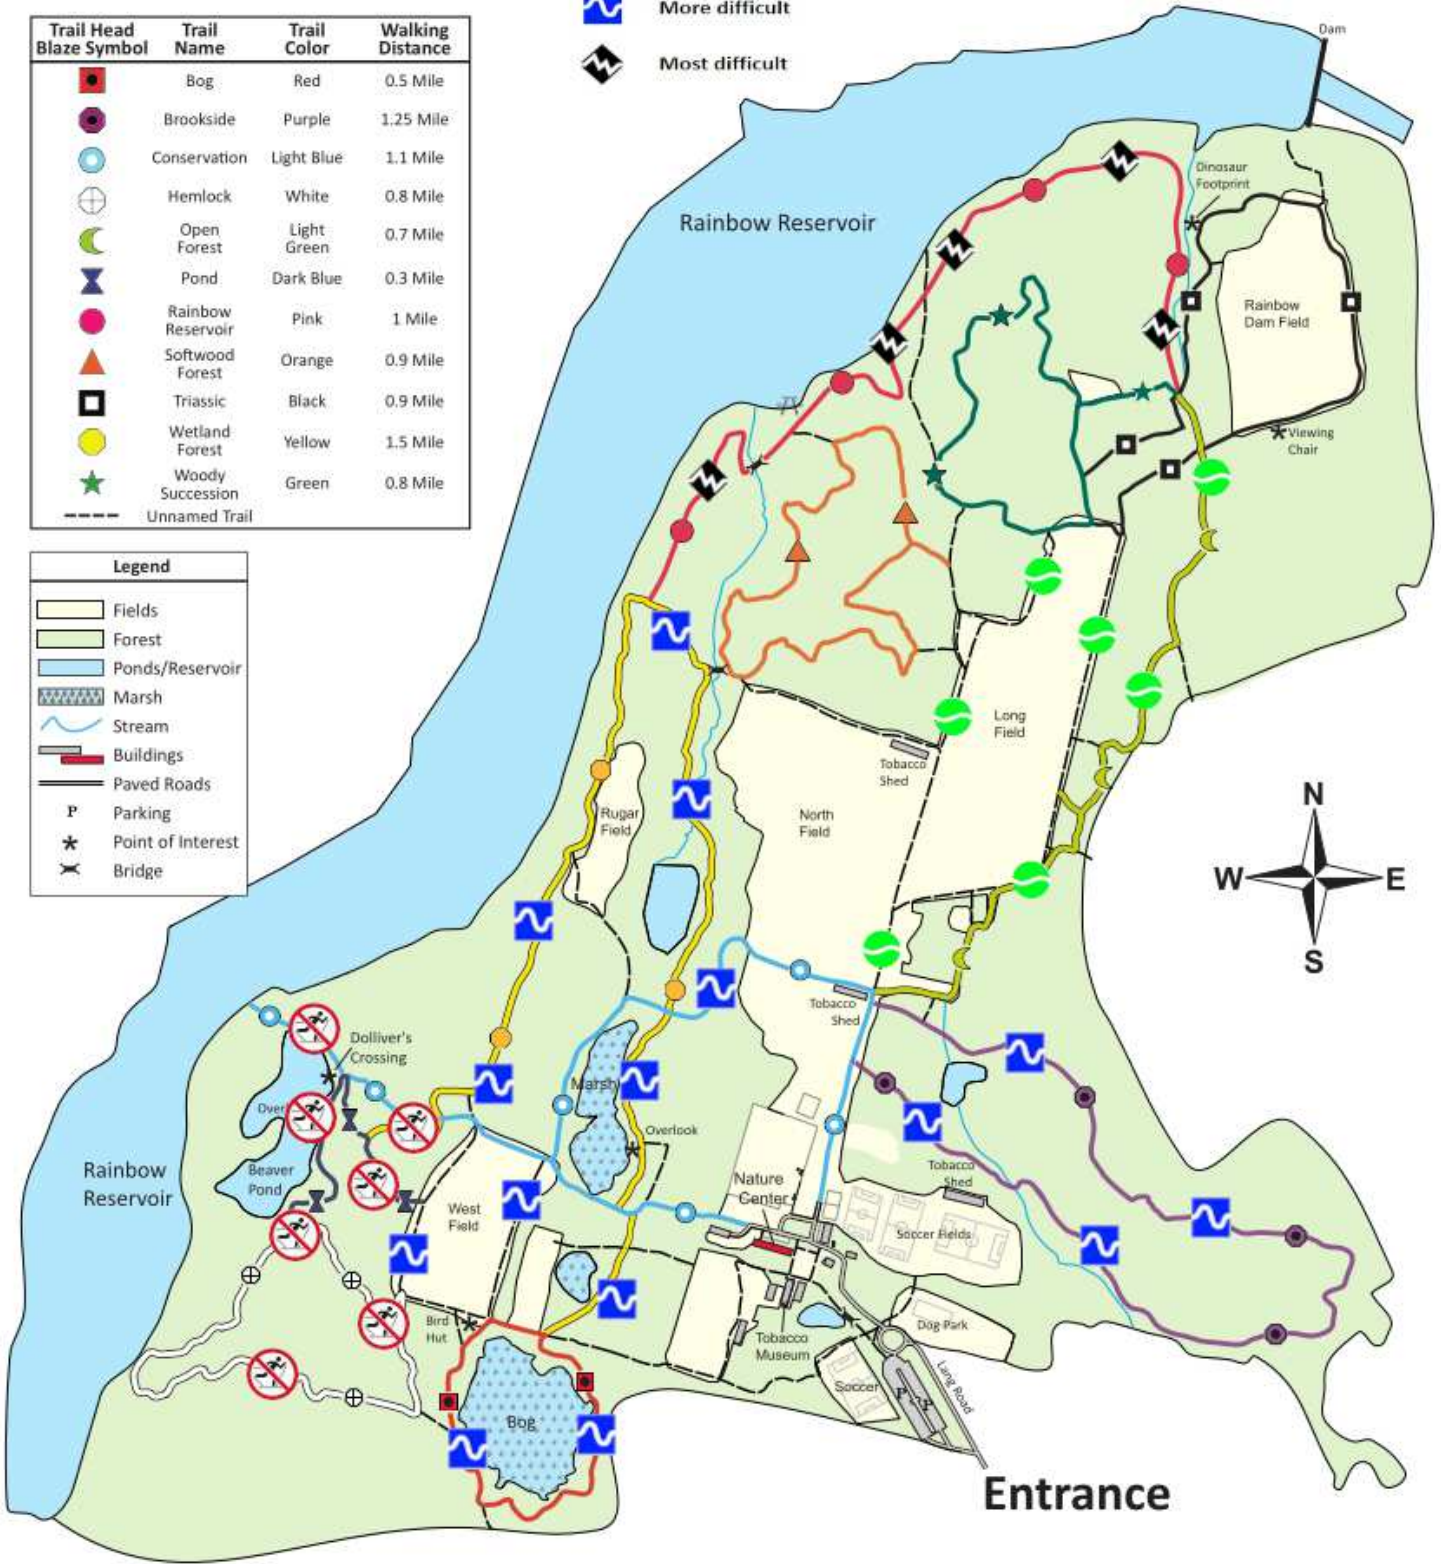

NORTHWest PARK

145 Lang Road Windsor, CT 06095 | 860.285.1886
 townofwindsorct.com/recreation

Ski and Snowshoe Trail Symbols

-  Easy
-  More difficult
-  Most difficult

Trail Head Blaze Symbol	Trail Name	Trail Color	Walking Distance
	Bog	Red	0.5 Mile
	Brookside	Purple	1.25 Mile
	Conservation	Light Blue	1.1 Mile
	Hemlock	White	0.8 Mile
	Open Forest	Light Green	0.7 Mile
	Pond	Dark Blue	0.3 Mile
	Rainbow Reservoir	Pink	1 Mile
	Softwood Forest	Orange	0.9 Mile
	Triassic	Black	0.9 Mile
	Wetland Forest	Yellow	1.5 Mile
	Woody Succession	Green	0.8 Mile
	Unnamed Trail		

Legend	
	Fields
	Forest
	Ponds/Reservoir
	Marsh
	Stream
	Buildings
	Paved Roads
	Parking
	Point of Interest
	Bridge

Map Created by:
Orienteering Unlimited
 Somers, NY 10589
 www.orienteingunlimited.com