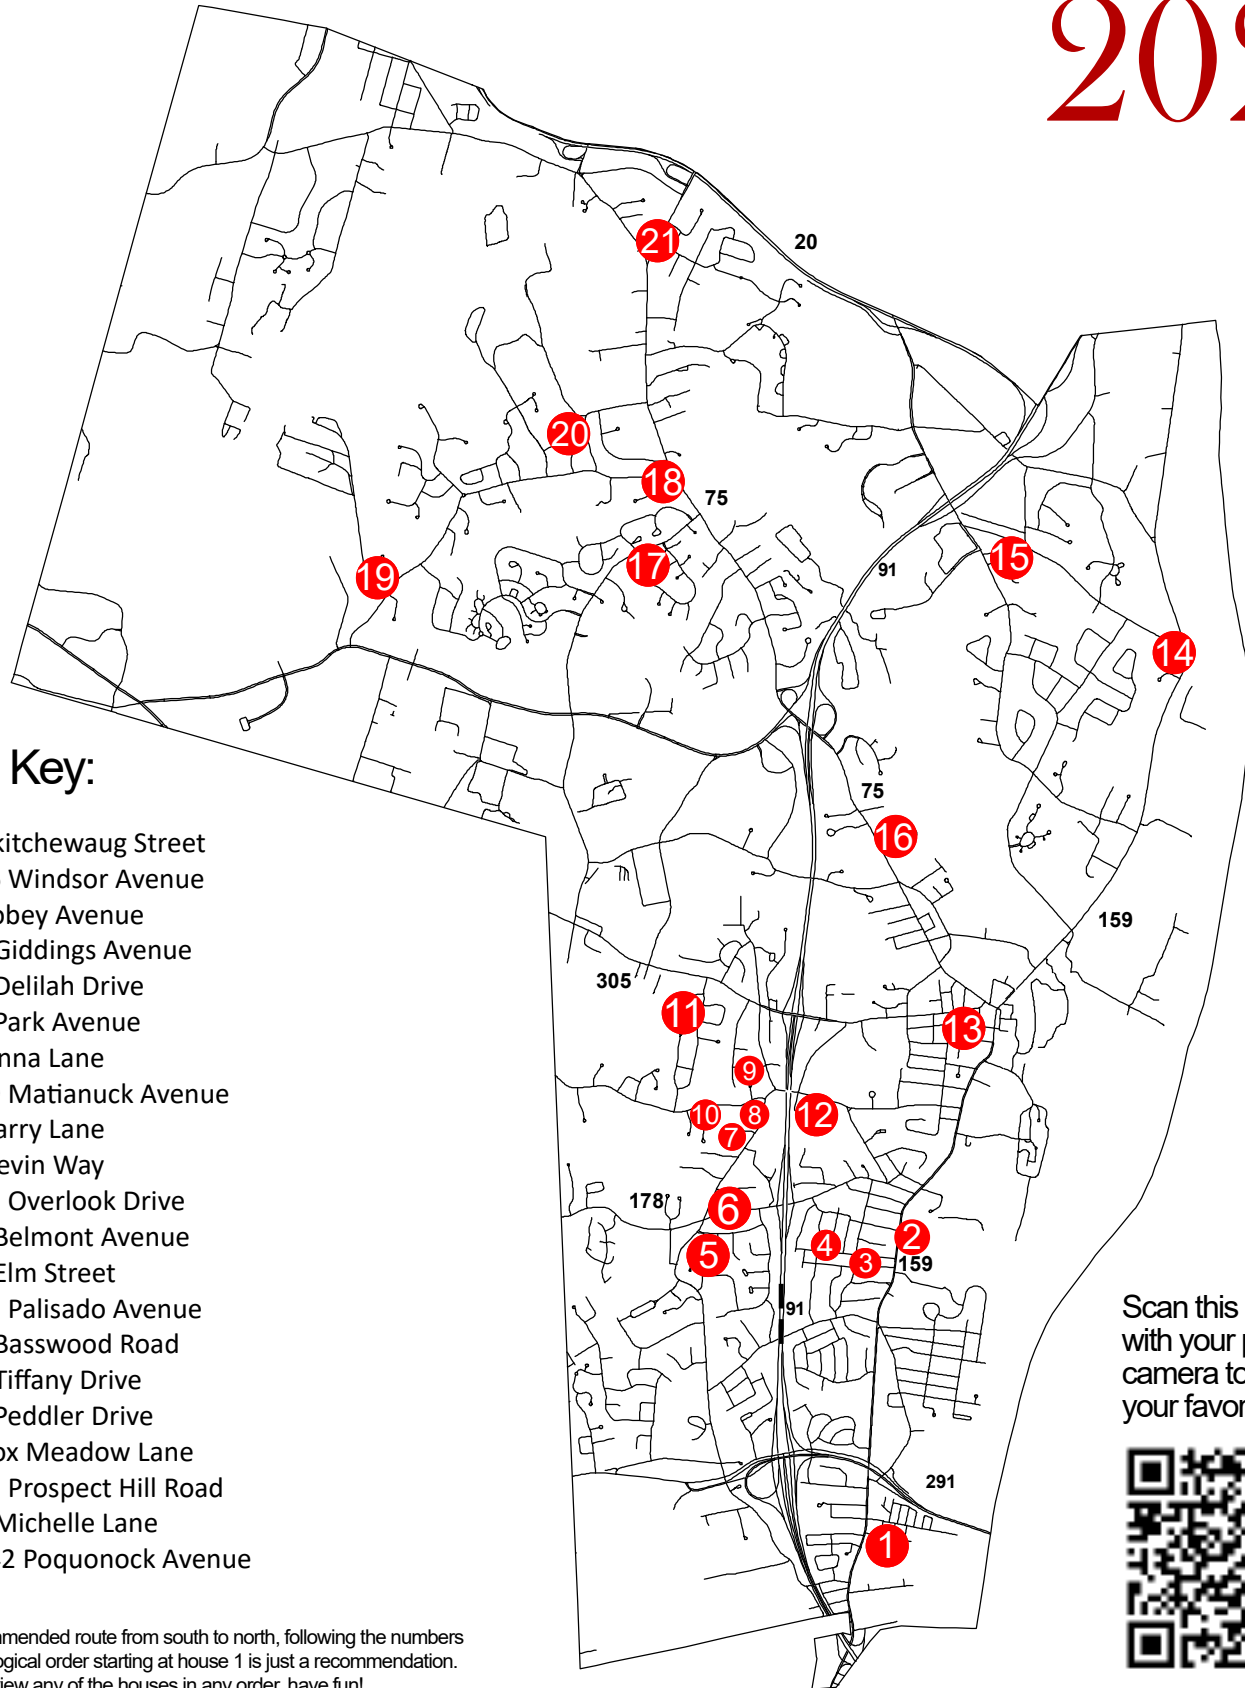

# Deck the House Holiday Light Contest Map

# 2021

## Map Key:

1. 52 Skitchewaug Street
2. 1056 Windsor Avenue
3. 72 Tobey Avenue
4. 158 Giddings Avenue
5. 888 Delilah Drive
6. 407 Park Avenue
7. 3 Donna Lane
8. 1209 Matianuck Avenue
9. 31 Barry Lane
10. 1 Devin Way
11. 105 Overlook Drive
12. 28 Belmont Avenue
13. 38 Elm Street
14. 773 Palisado Avenue
15. 35 Basswood Road
16. 25 Tiffany Drive
17. 25 Peddler Drive
18. 5 Fox Meadow Lane
19. 662 Prospect Hill Road
20. 19 Michelle Lane
21. 1942 Poquonock Avenue

Scan this QR Code with your phone camera to vote for your favorite house!

Our recommended route from south to north, following the numbers in chronological order starting at house 1 is just a recommendation. You may view any of the houses in any order, have fun!