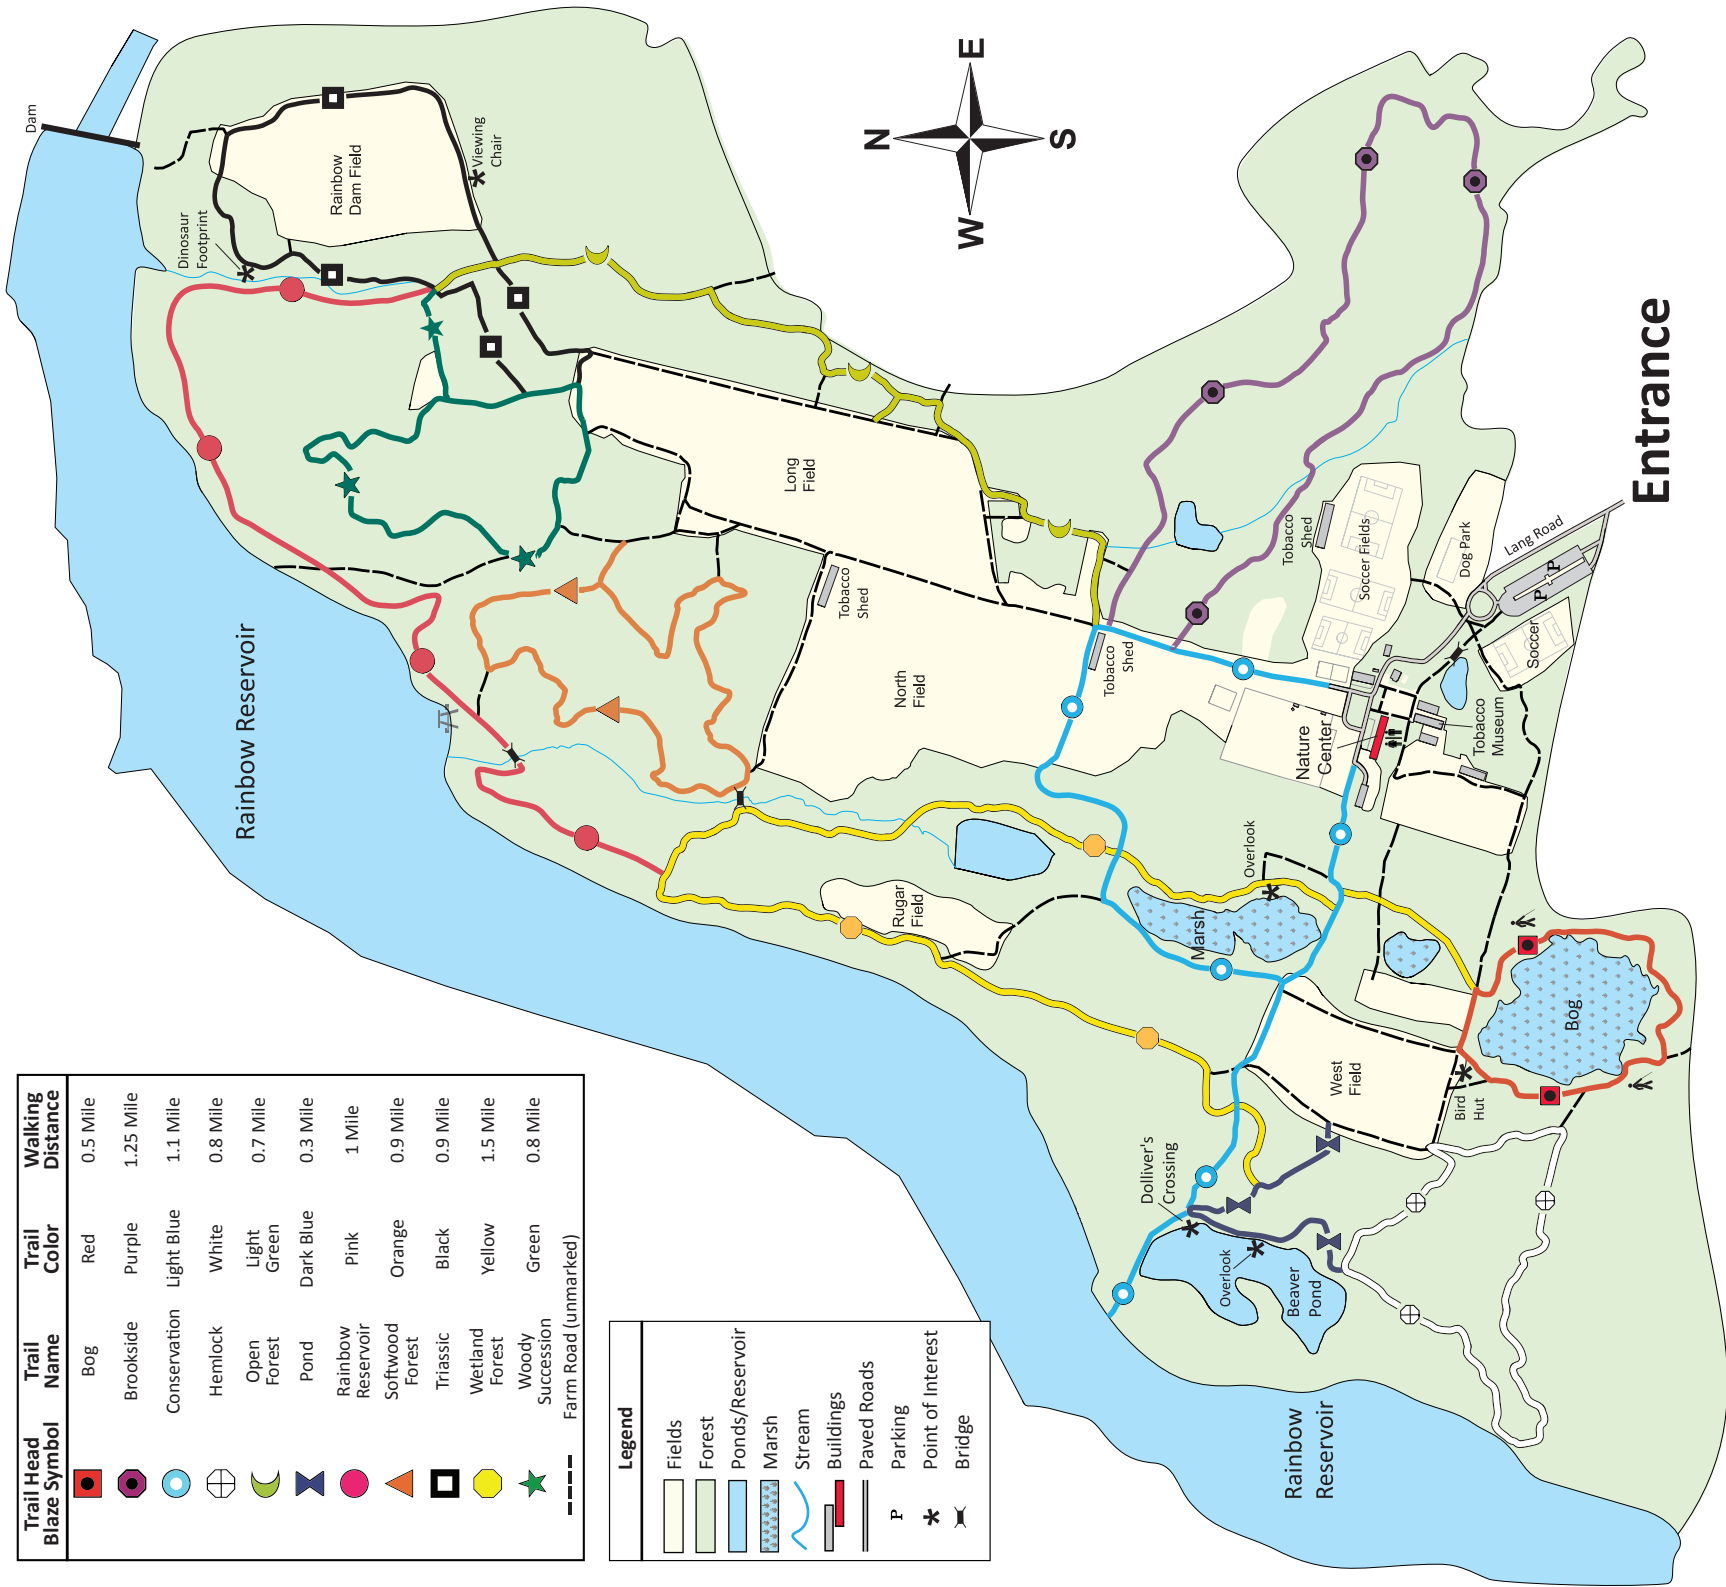

NORTHWEST PARK

145 Lang Road Windsor, CT 06095 | 860.285.1886
 townofwindsorct.com/recreation

Trail Head Blaze Symbol	Trail Name	Trail Color	Walking Distance
■	Bog	Red	0.5 Mile
●	Brookside	Purple	1.25 Mile
○	Conservation	Light Blue	1.1 Mile
⊕	Hemlock	White	0.8 Mile
☾	Open Forest	Light Green	0.7 Mile
⊗	Pond	Dark Blue	0.3 Mile
●	Rainbow Reservoir	Pink	1 Mile
▲	Softwood Forest	Orange	0.9 Mile
□	Triassic	Black	0.9 Mile
●	Wetland Forest	Yellow	1.5 Mile
★	Woody Succession	Green	0.8 Mile
---	Farm Road (unmarked)		

Legend	
[Light Green Box]	Fields
[Dark Green Box]	Forest
[Blue Box]	Ponds/Reservoir
[Blue Box with Dots]	Marsh
[Blue Wavy Line]	Stream
[Grey Box]	Buildings
[Black Line]	Paved Roads
P	Parking
*	Point of Interest
⌒	Bridge

Map Created by:
Orienteering Unlimited
 Somers, NY 10589
www.orienteeringunlimited.com