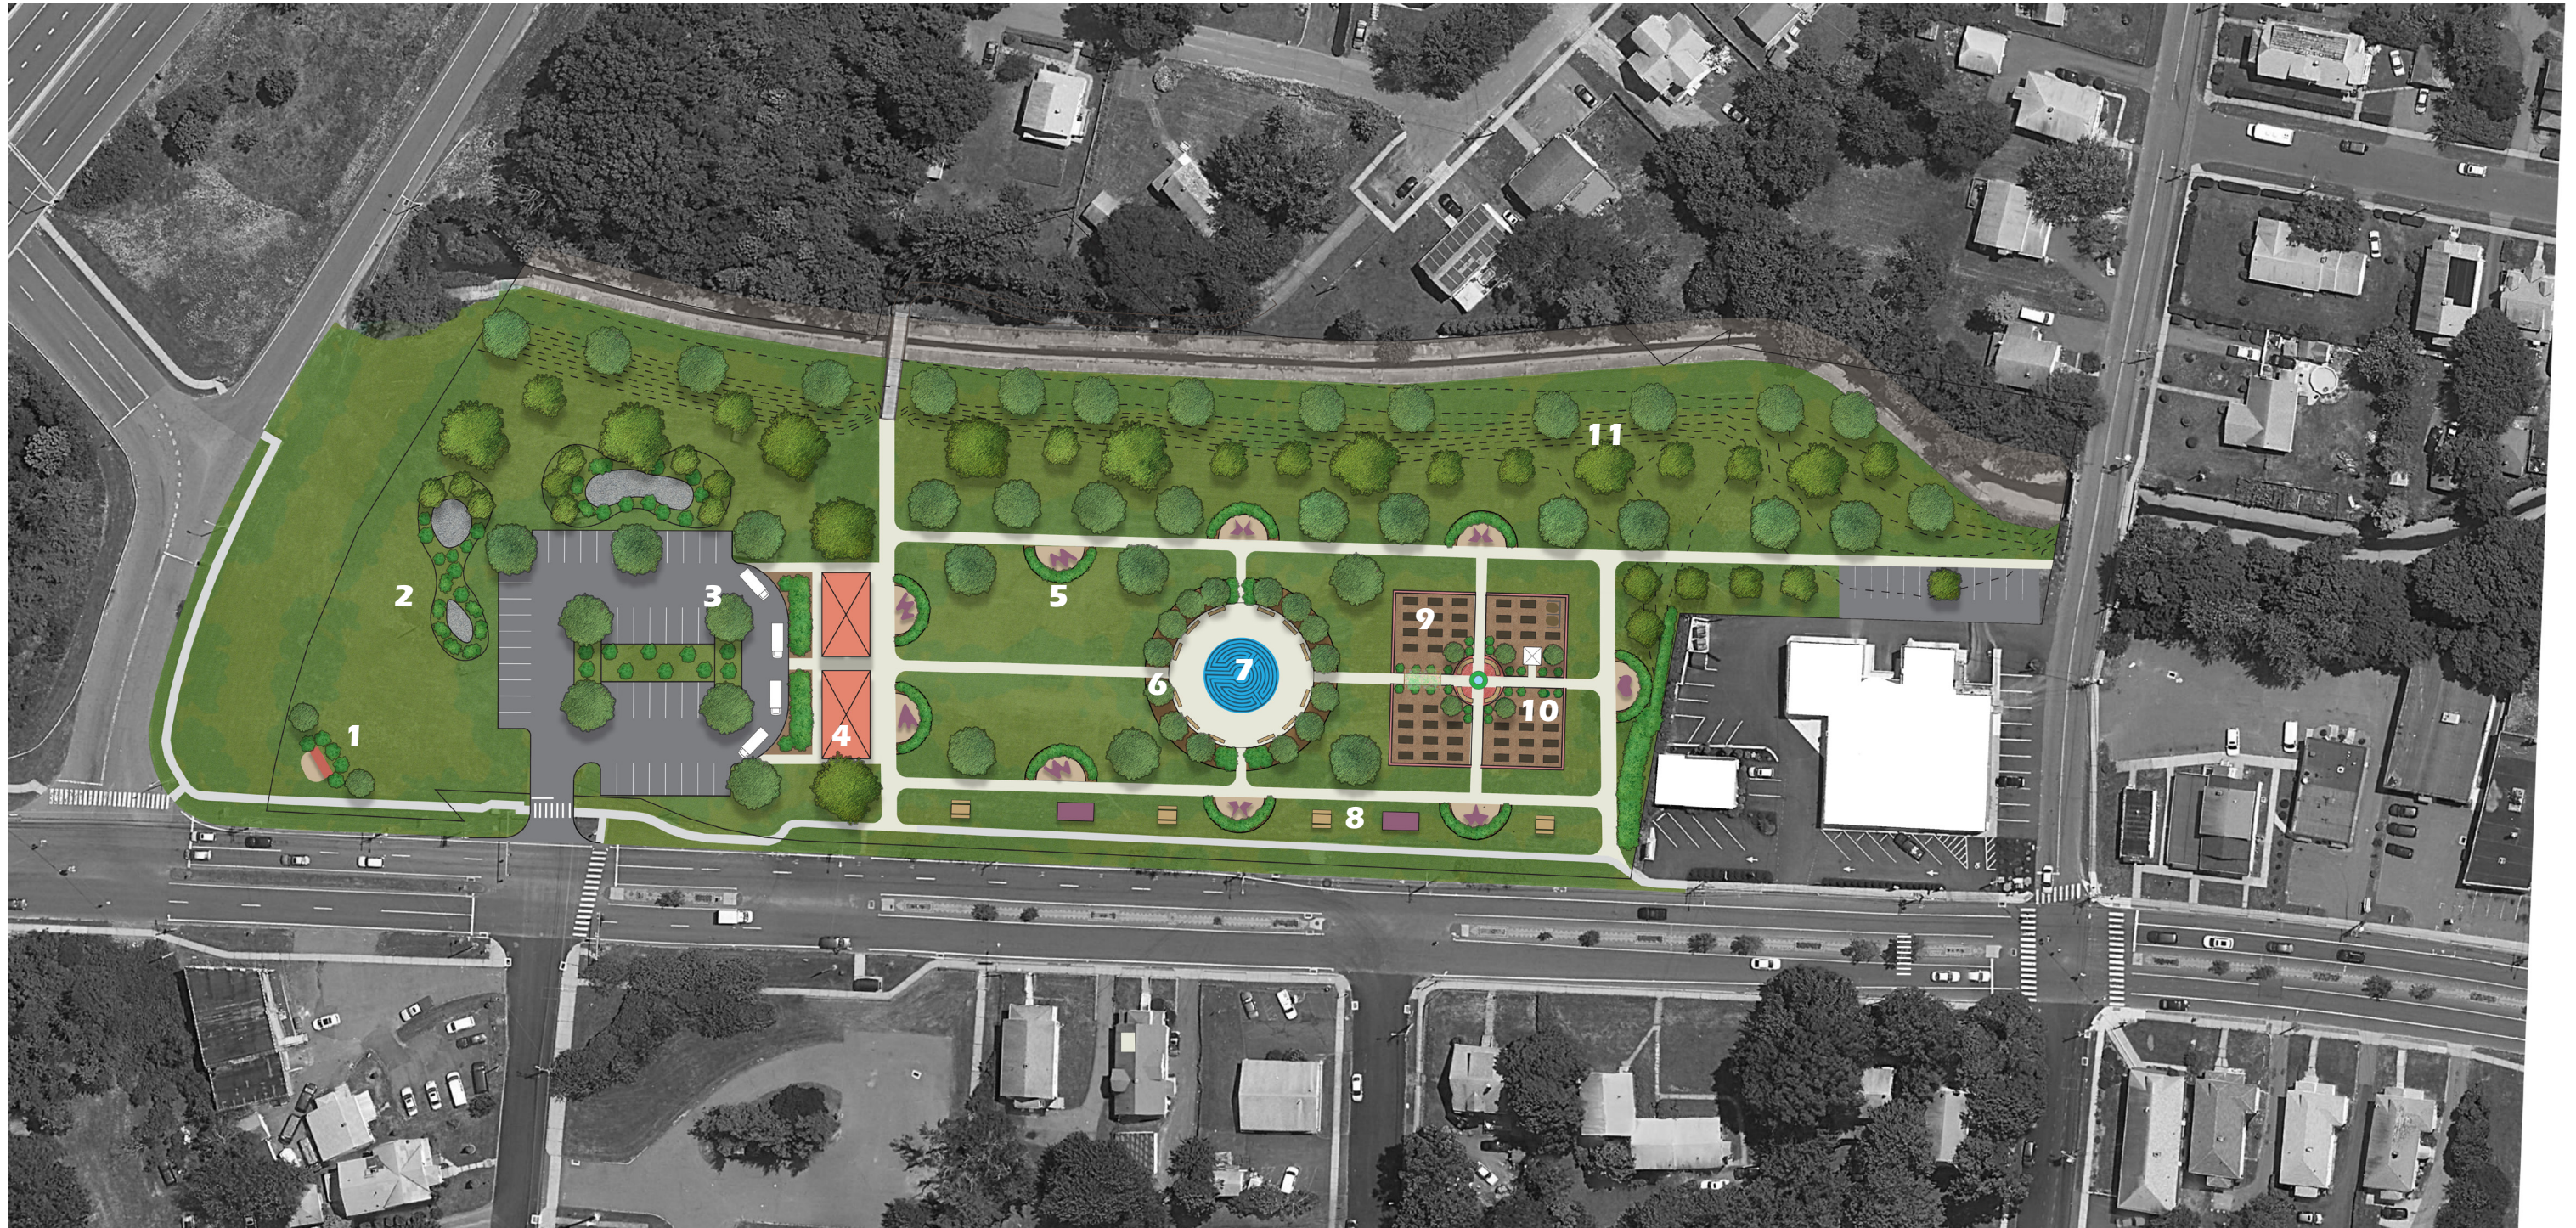

Attachment A
Wilson Gateway Park Concept Plan

WILSON GATEWAY PARK

COMMUNITY PARK

1. Parking Lot Rain Garden

2. Community Gardens

3. Food Truck Parking

4. Restrooms

5. Picnic Patio

6. Playgrounds

7. Pavilion

8. Amphitheater Lawn

9. Amphitheater

NOT TO SCALE

WILSON GATEWAY PARK

GARDEN PARK

- 1. Gateway Park Monument
- 2. Parking Lot Rain Gardens
- 3. Food Truck Parking

- 4. Picnic Pavilions
- 5. Sculpture / Play Stations
- 6. Central Plaza

- 7. Spray Fountain
- 8. Streetscape Mural
- 9. Community Gardens

- 10. Garden Mini-Plaza
- 11. Deckers Brooke Habitat Restoration