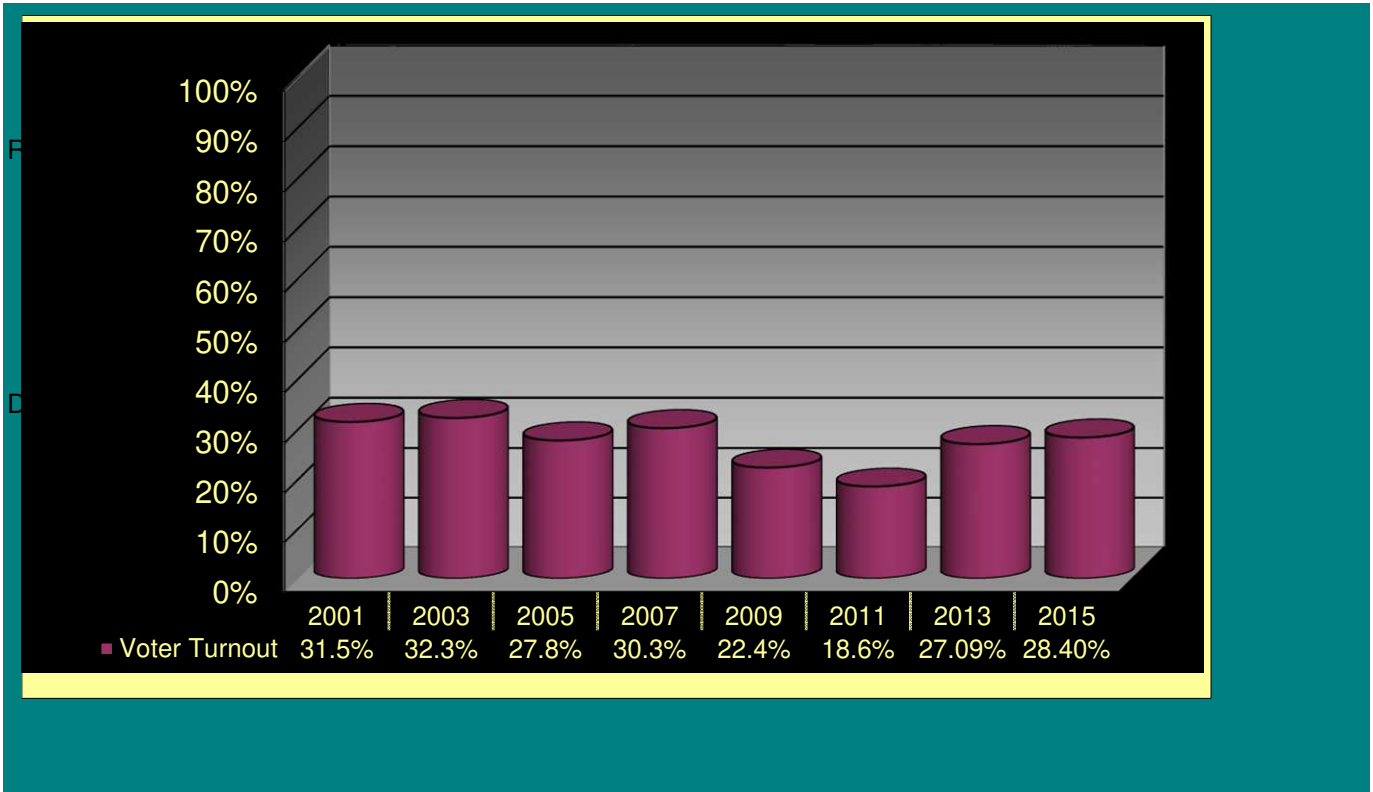

Previous Year Turnouts

	<i>Registered Voters</i>	<i>Actual Voters</i>	<i>% Voting</i>
1999	16,185	5,178	31.99%
2000	17,449	13,419	76.90%
2001	17,325	5,458	31.50%
2002	17,289	9,967	57.65%
2003	17,022	5,497	32.29%
2004	18,568	14,601	78.64%
2005	18,333	4,983	27.18%
2006	18,168	11,010	60.60%
2007	19,669	5,386	30.26%
2008	20,003	16,195	80.96%
2009	19,869	4,458	22.44%
2011	19,436	3,614	18.59%
2013	20,264	5,490	27.09%
2015	19,669	5,586	28.40%